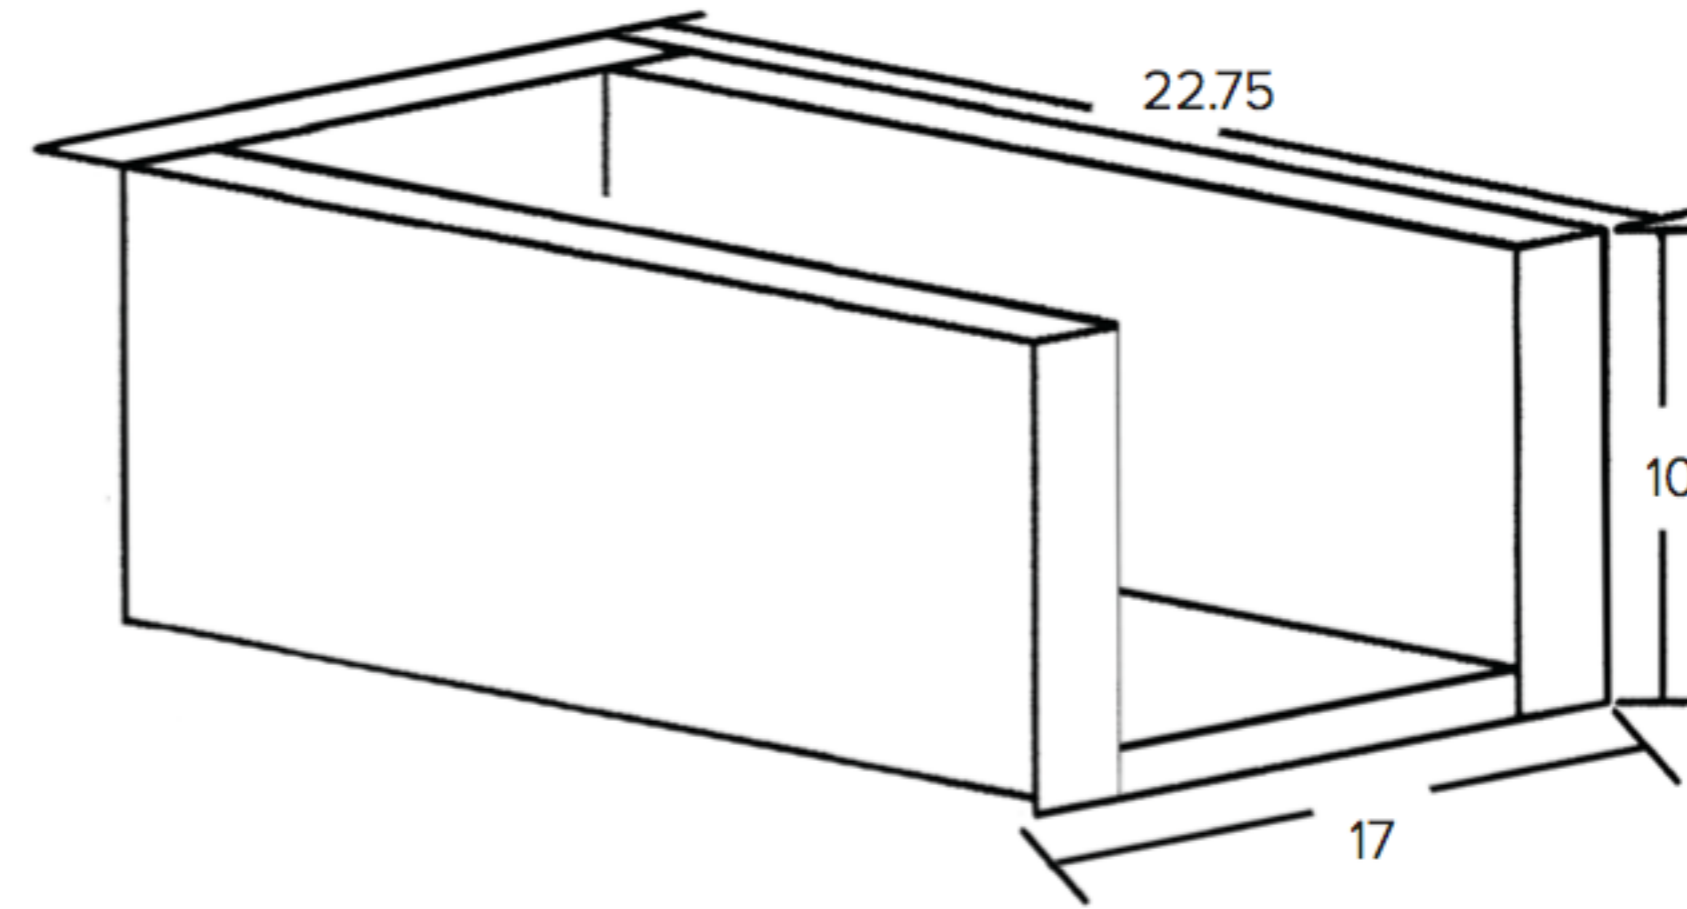

SUMMERSET

PROFESSIONAL GRILLS

TRL Side Burner Liner

Model	GL-TRLSB2
Cutout Dimensions **	13"W x 9"H x 20.75"D
Actual Dimensions	17"W x 10"H x 22.75"D

NOTES