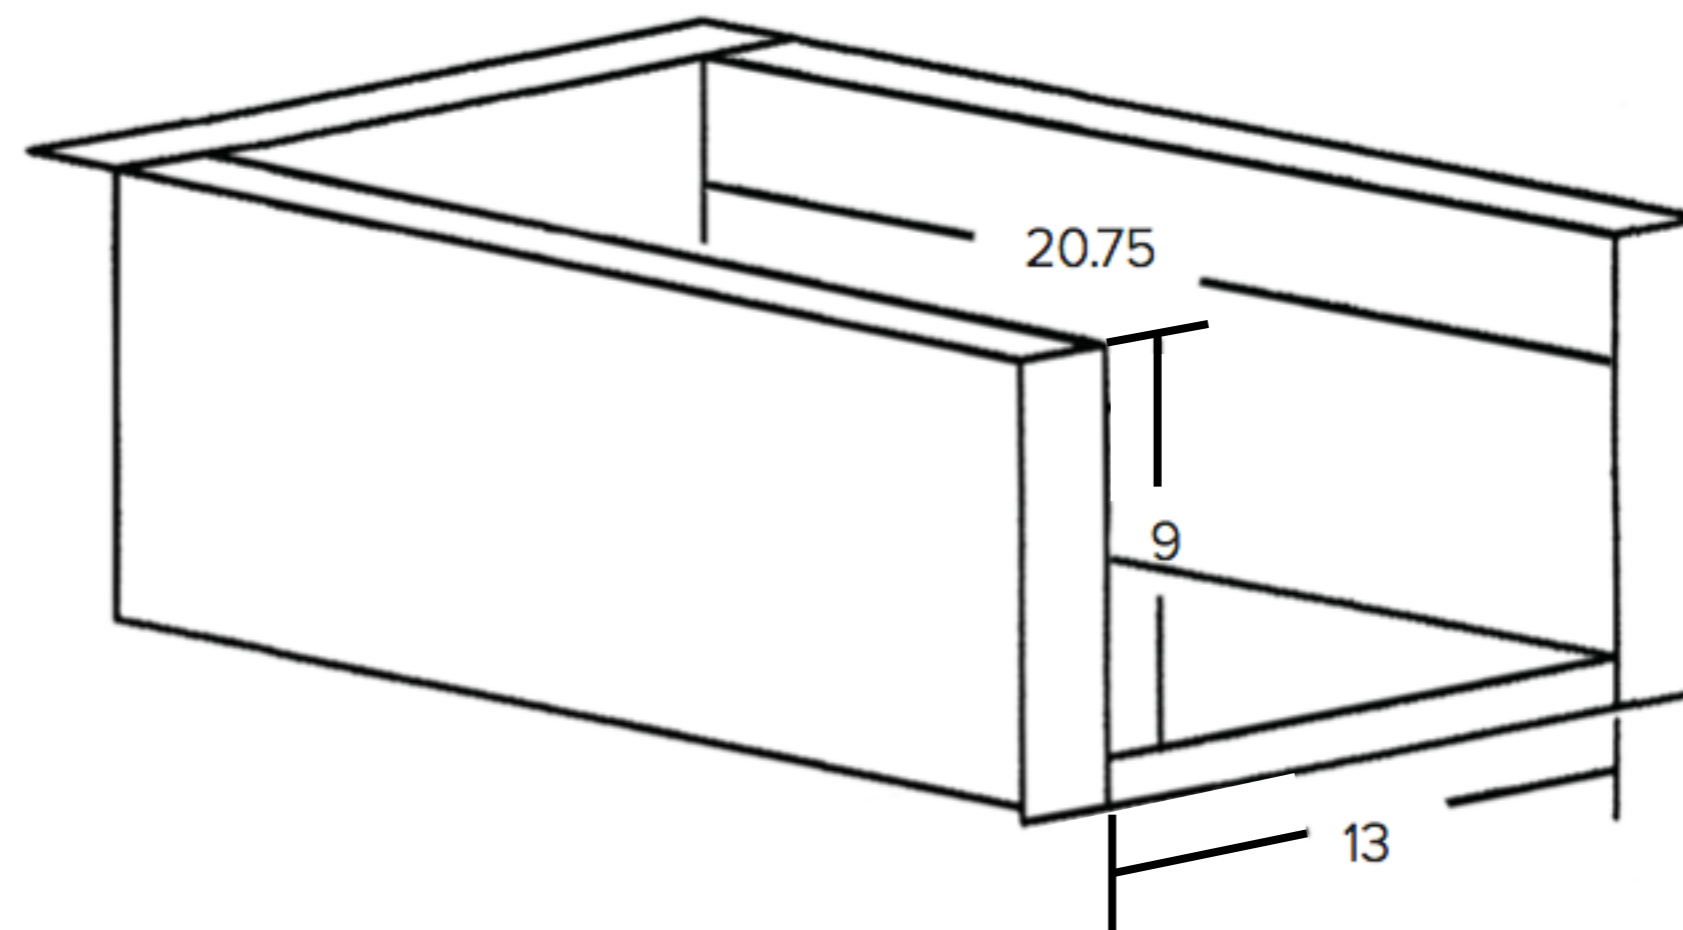

SUMMERSET

PROFESSIONAL GRILLS

TRL Side Burner Liner

Model	GL-TRLSB2
Cutout Dimensions **	13"W x 9"H x 20.75"D
Actual Dimensions	17"W x 10"H x 22.75"D

NOTES