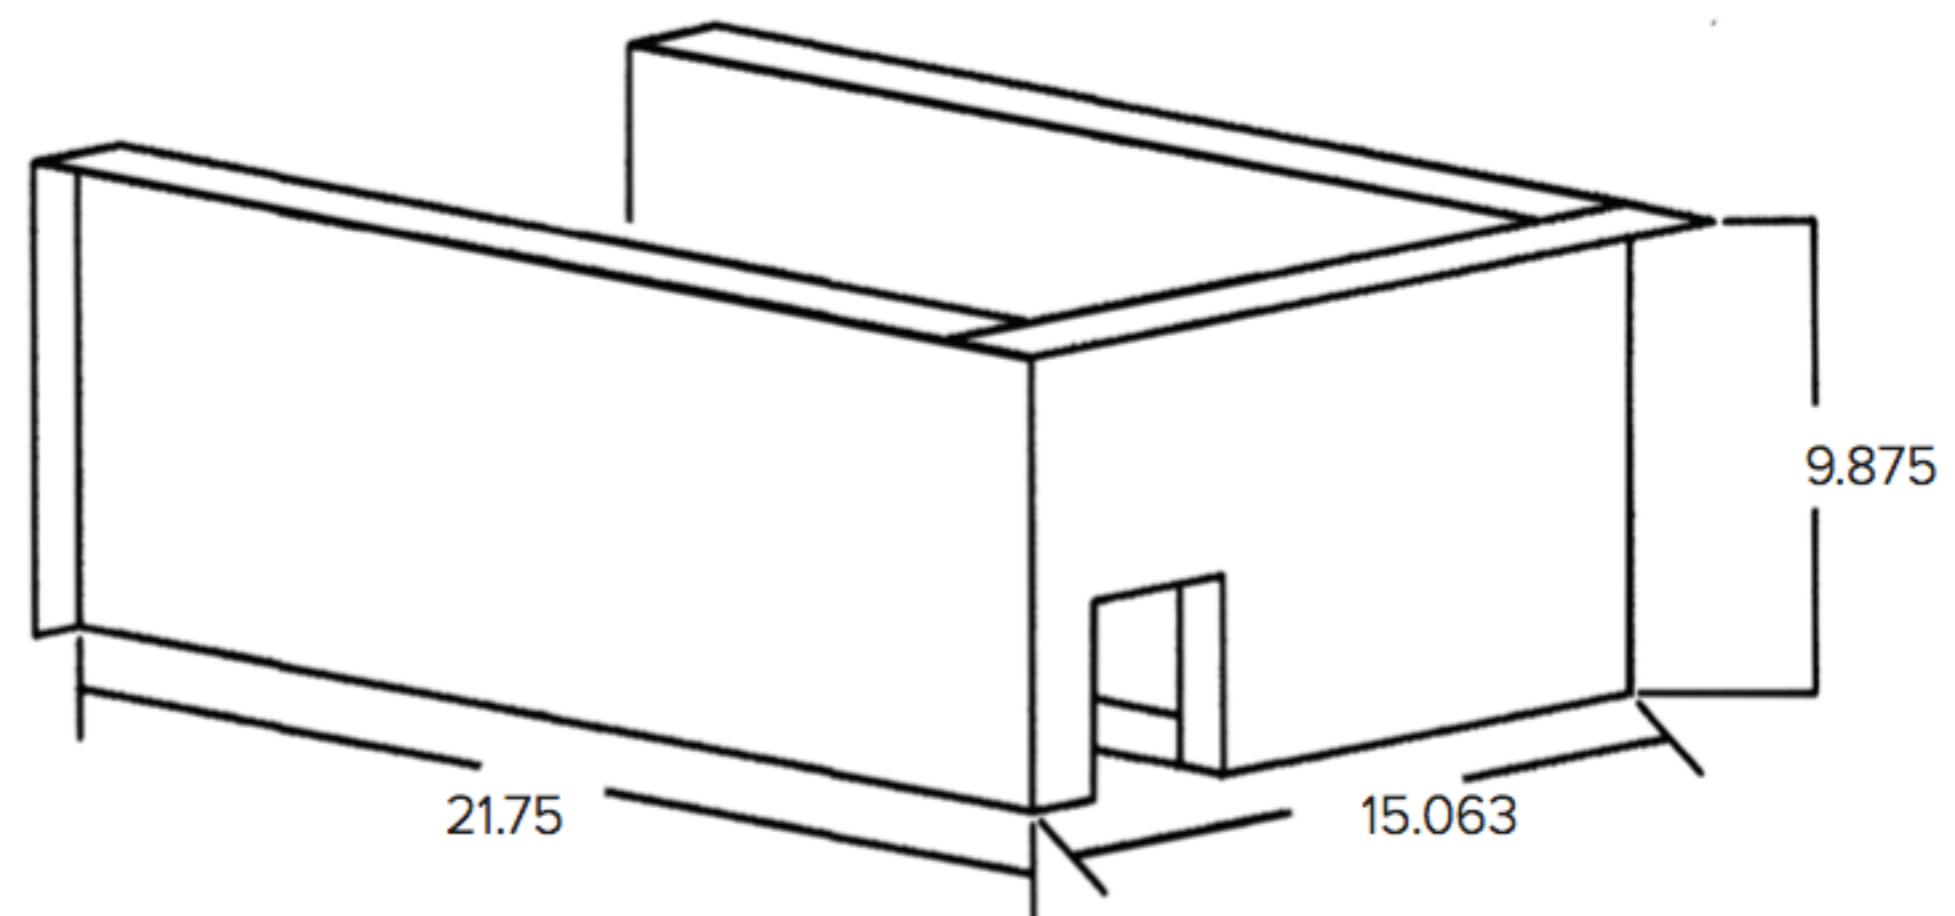

SUMMERSET

PROFESSIONAL GRILLS

TRL Side Burner Liner

Model	GL-TRLSB2
Cutout Dimensions **	13"W x 9"H x 20.75"D
Actual Dimensions	17"W x 10"H x 22.75"D

NOTES