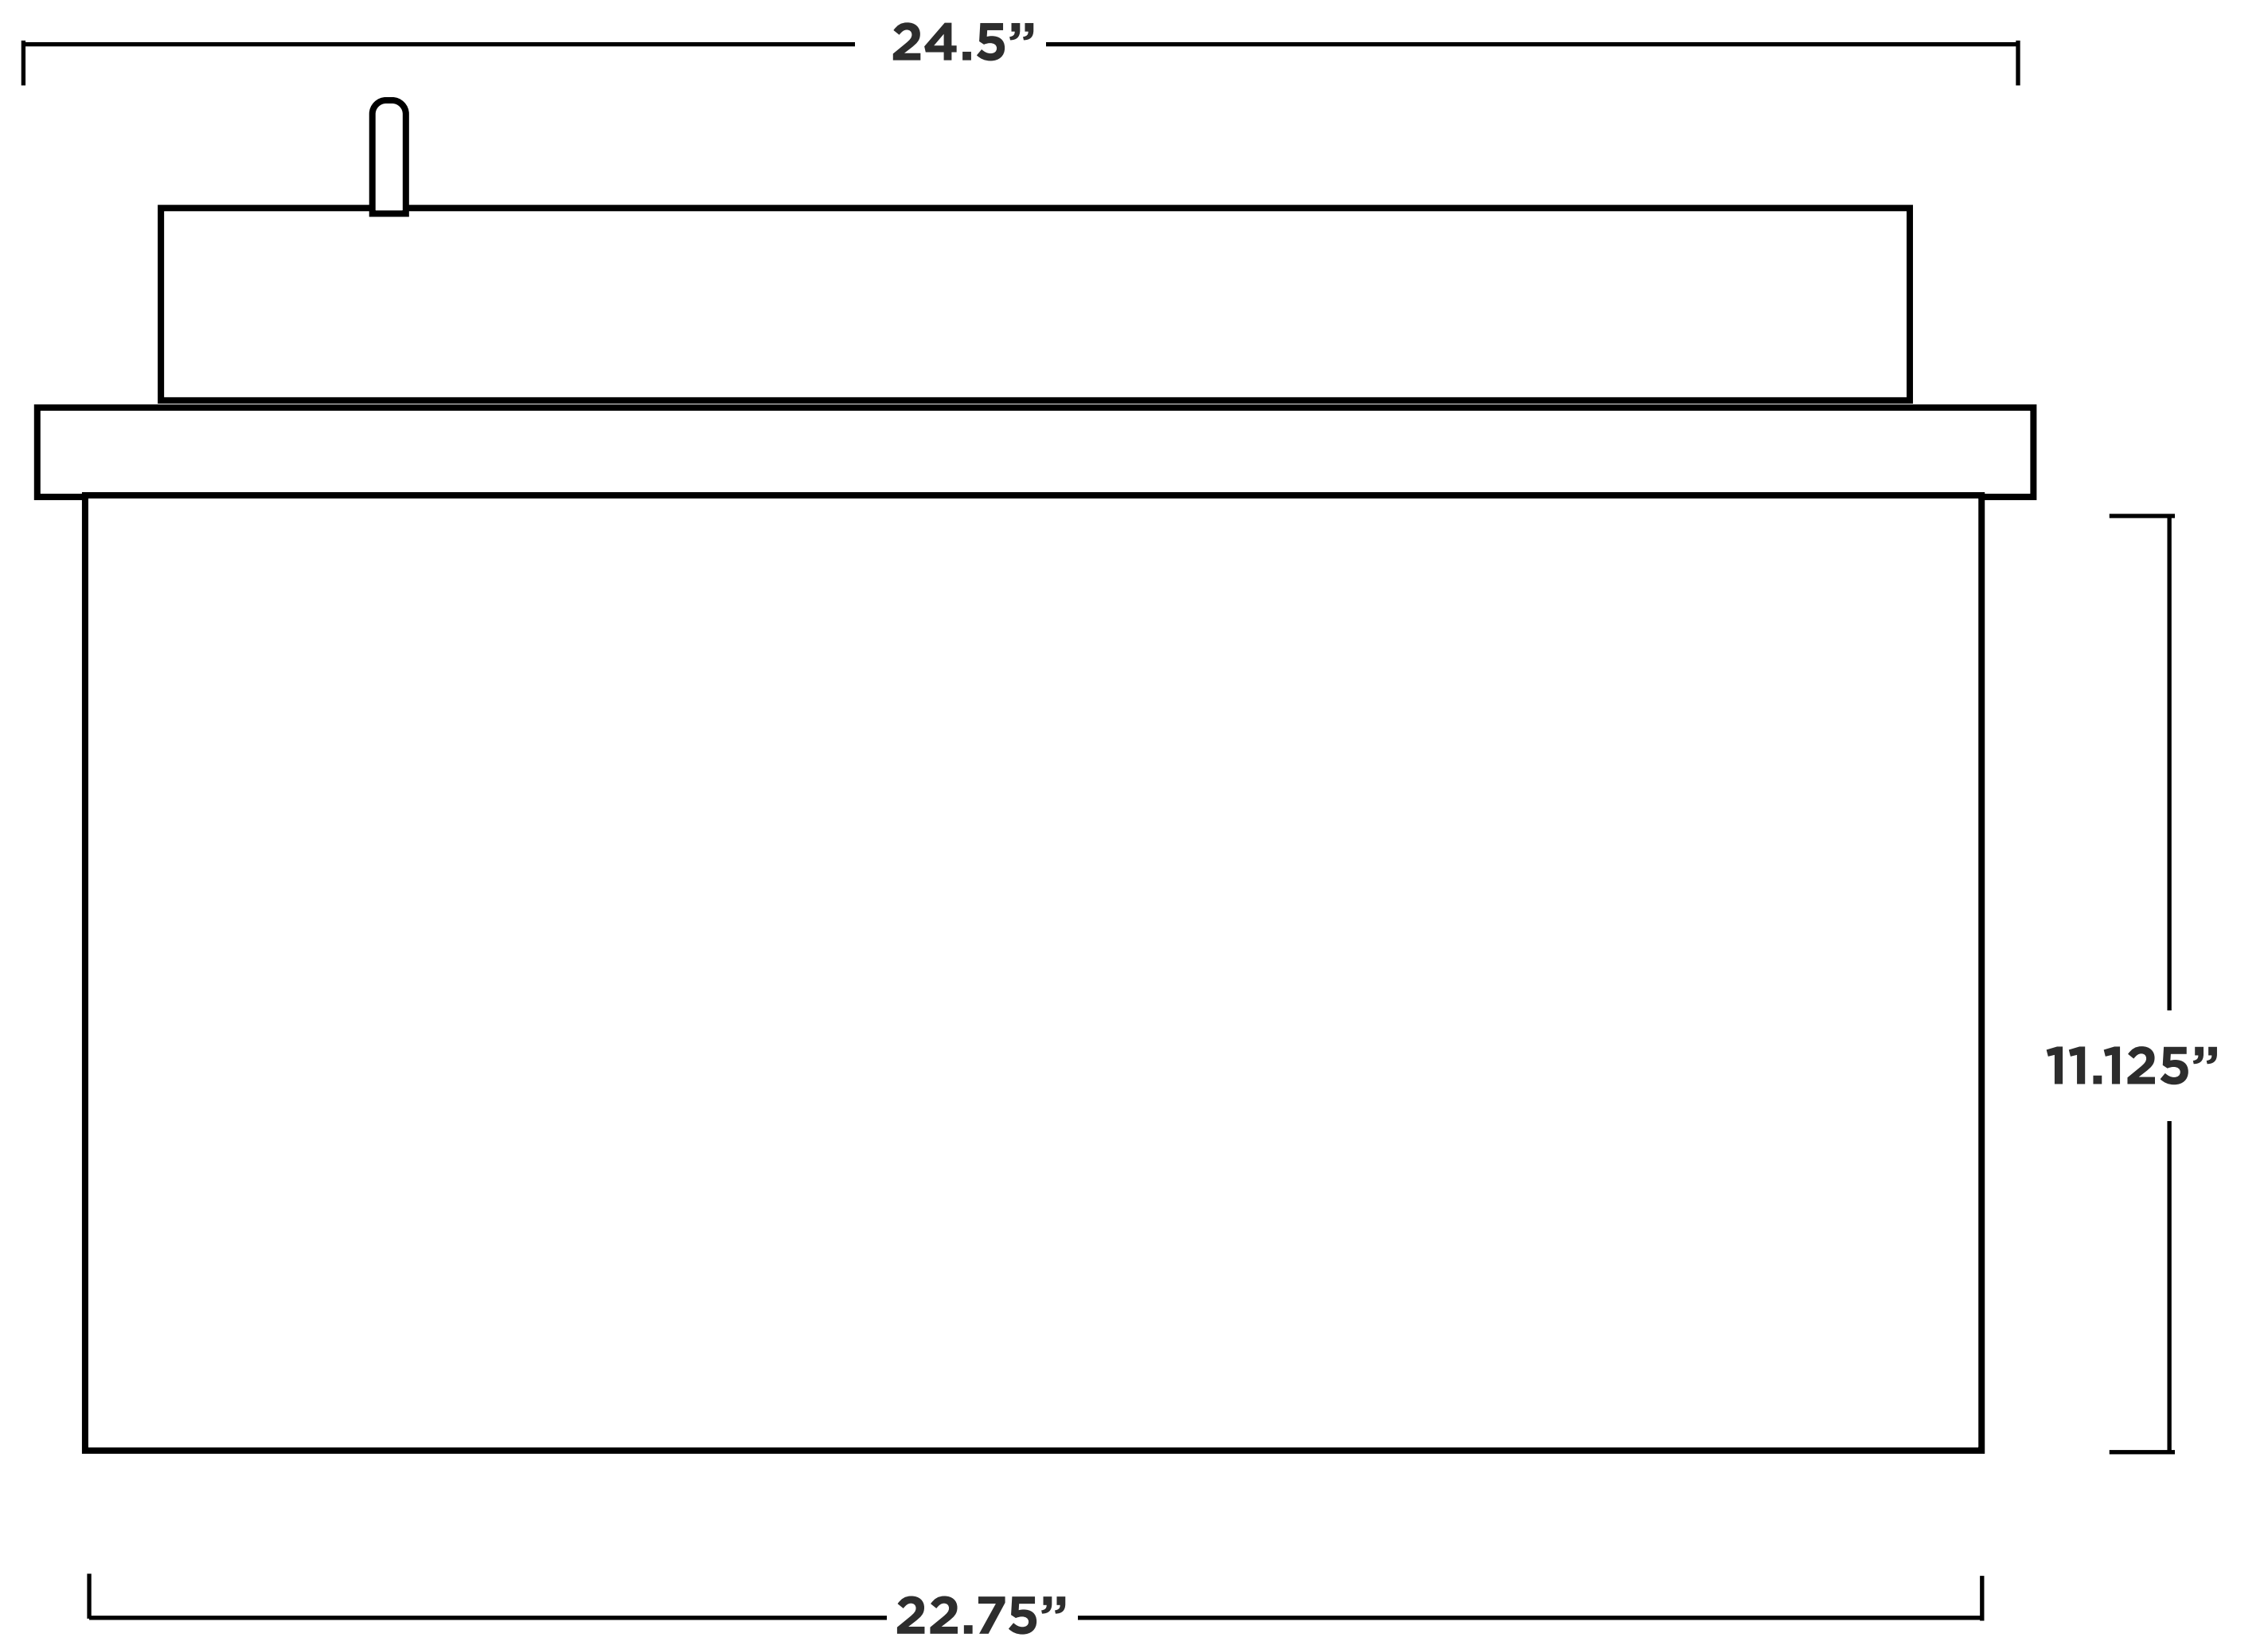

SUMMERSET

PROFESSIONAL GRILLS

SMALL ICE CHEST

Model	SSIC-2
Cutout Dimensions **	11.125"H x 15.75"W x 23"D
Actual Dimensions	13.25"H x 17"W x 24.5"D

NOTES