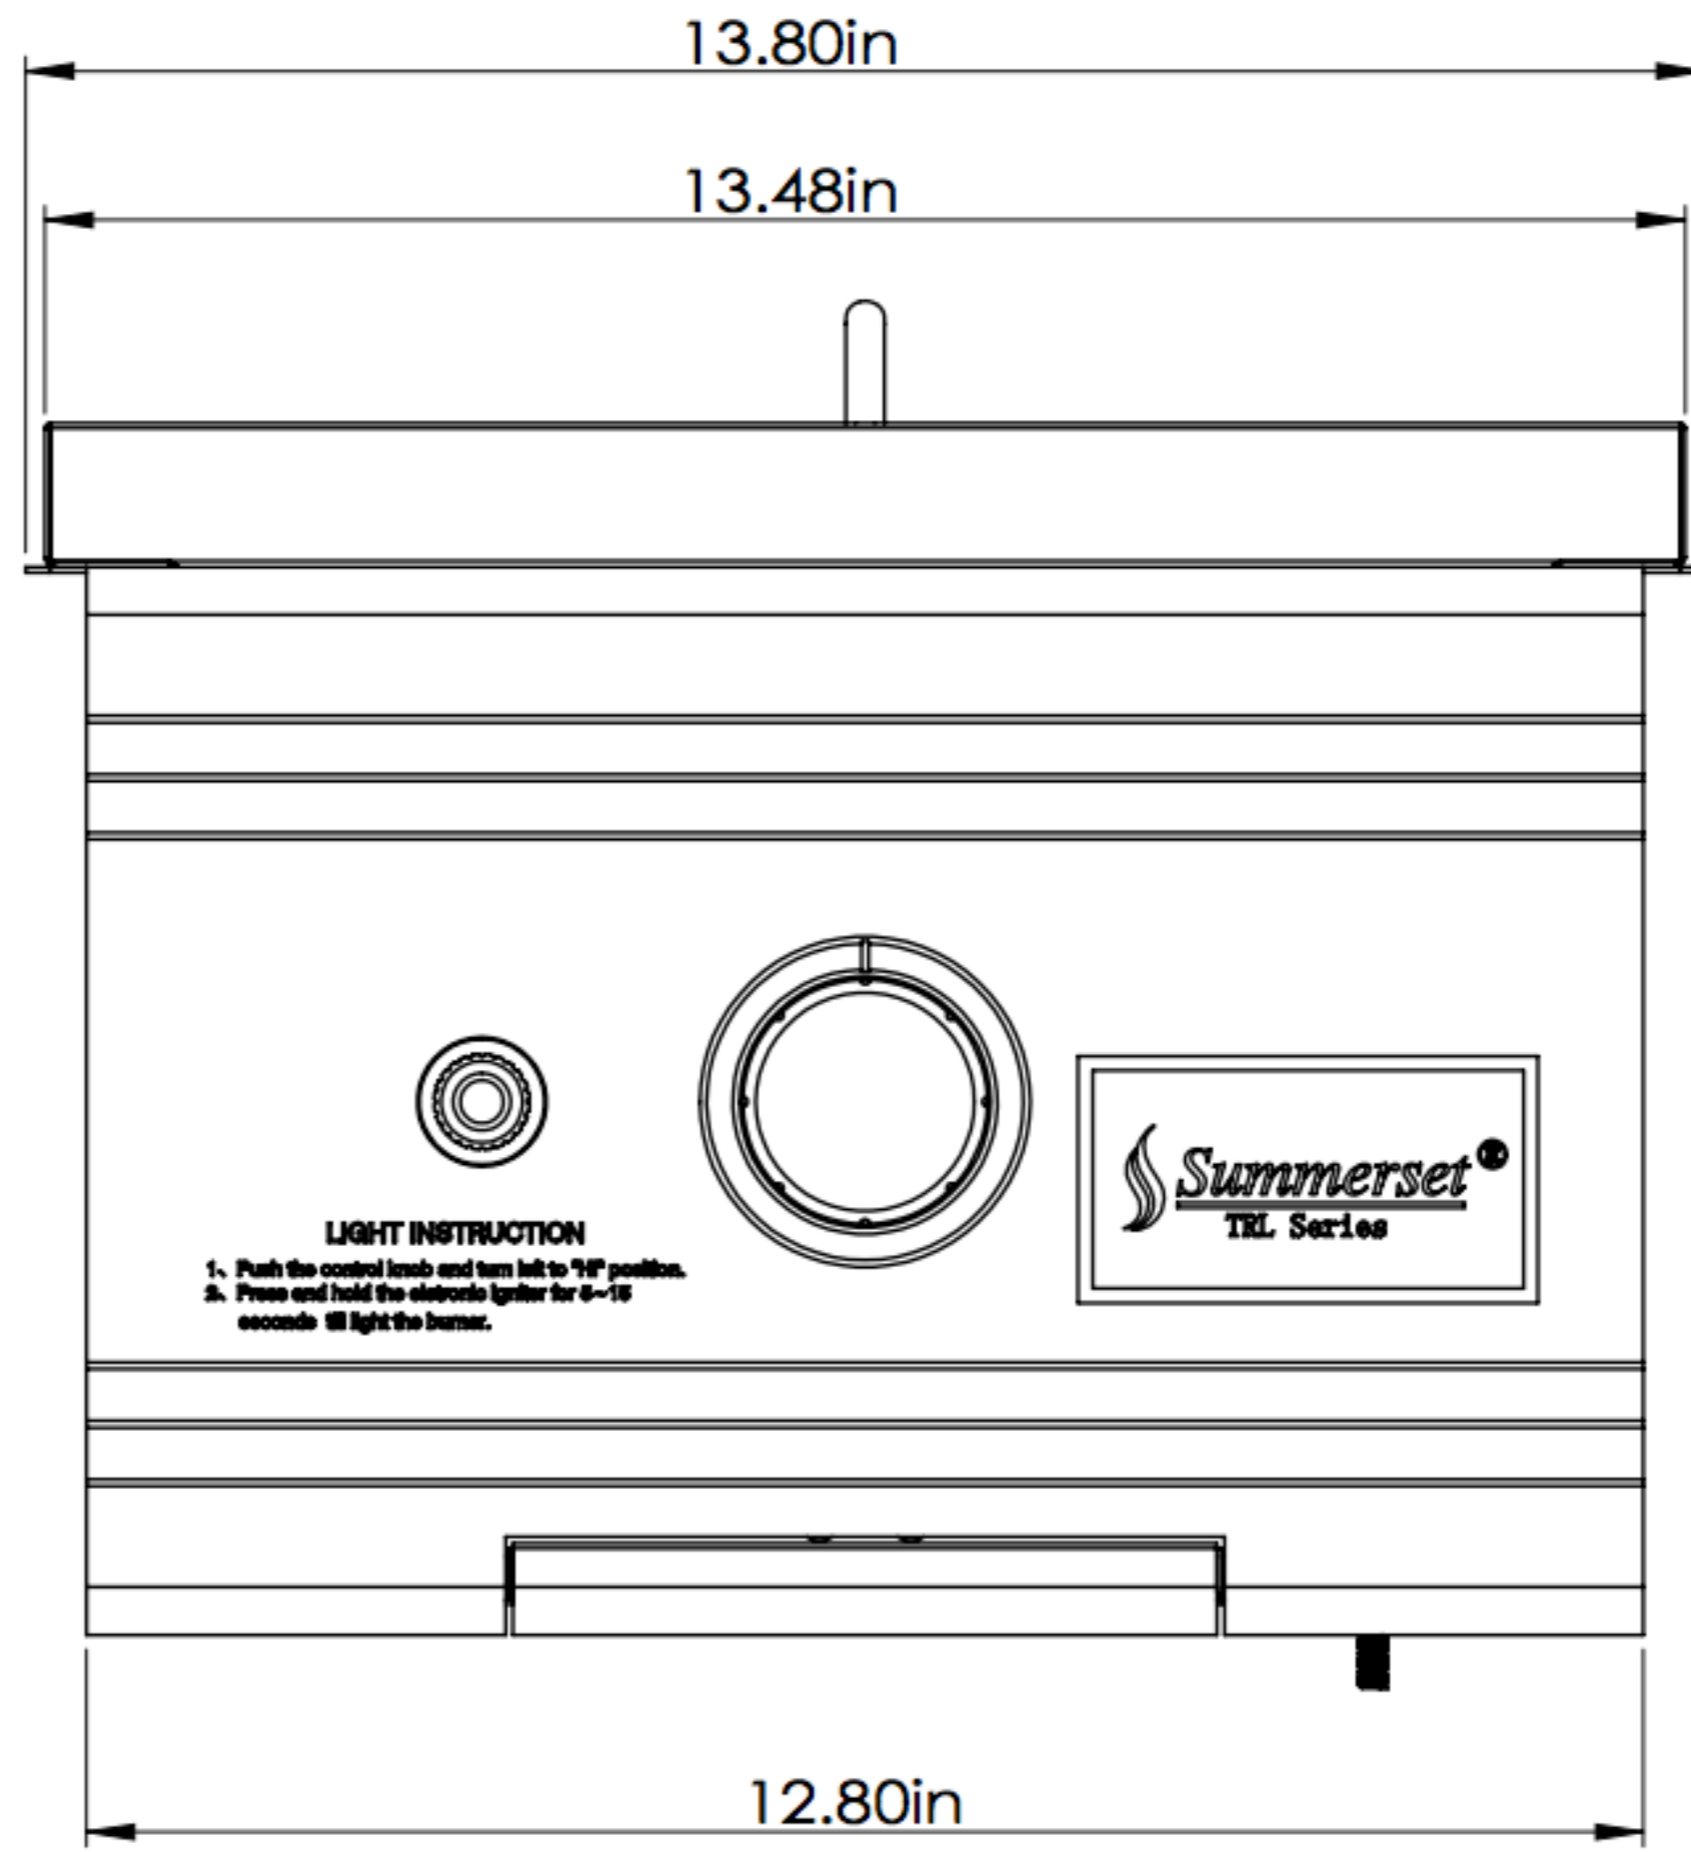

SUMMERSET

PROFESSIONAL GRILLS

SEAR SIDE BURNER

Model	SSEAR-1
Cutout Dimensions **	11.99"W x 8.48"H x 18.57"D
Actual Dimensions	13.48"W x 10.96"H x 23.31"D
Total BTUs	26,000 BTUs

NOTES