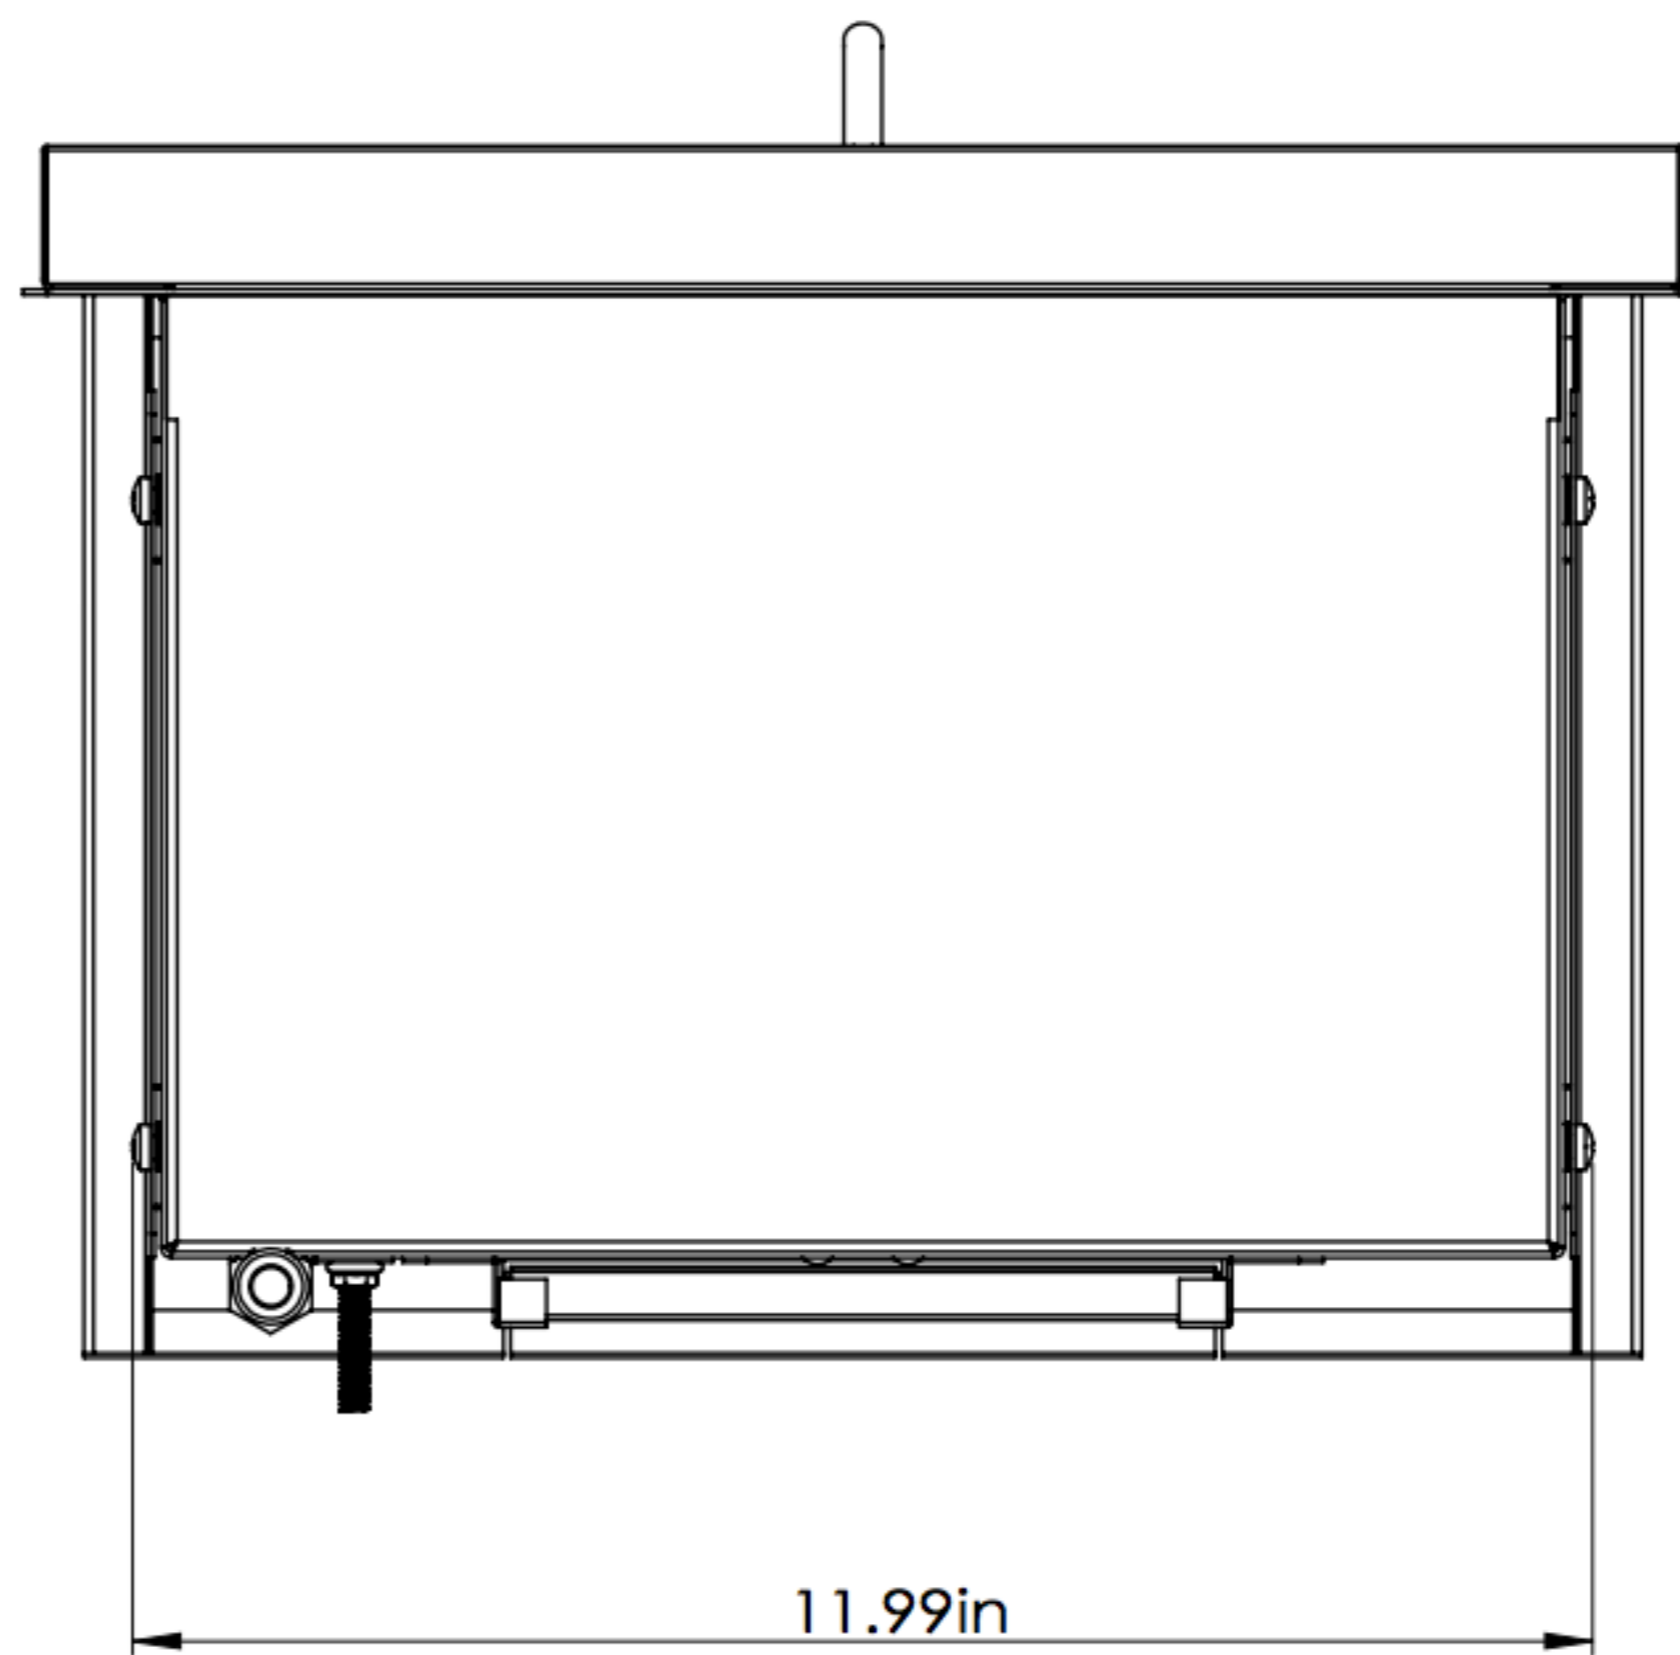

SUMMERSET

PROFESSIONAL GRILLS

SEAR SIDE BURNER

Model	SSEAR-1
Cutout Dimensions **	11.99"W x 8.48"H x 18.57"D
Actual Dimensions	13.48"W x 10.96"H x 23.31"D
Total BTUs	26,000 BTUs

NOTES