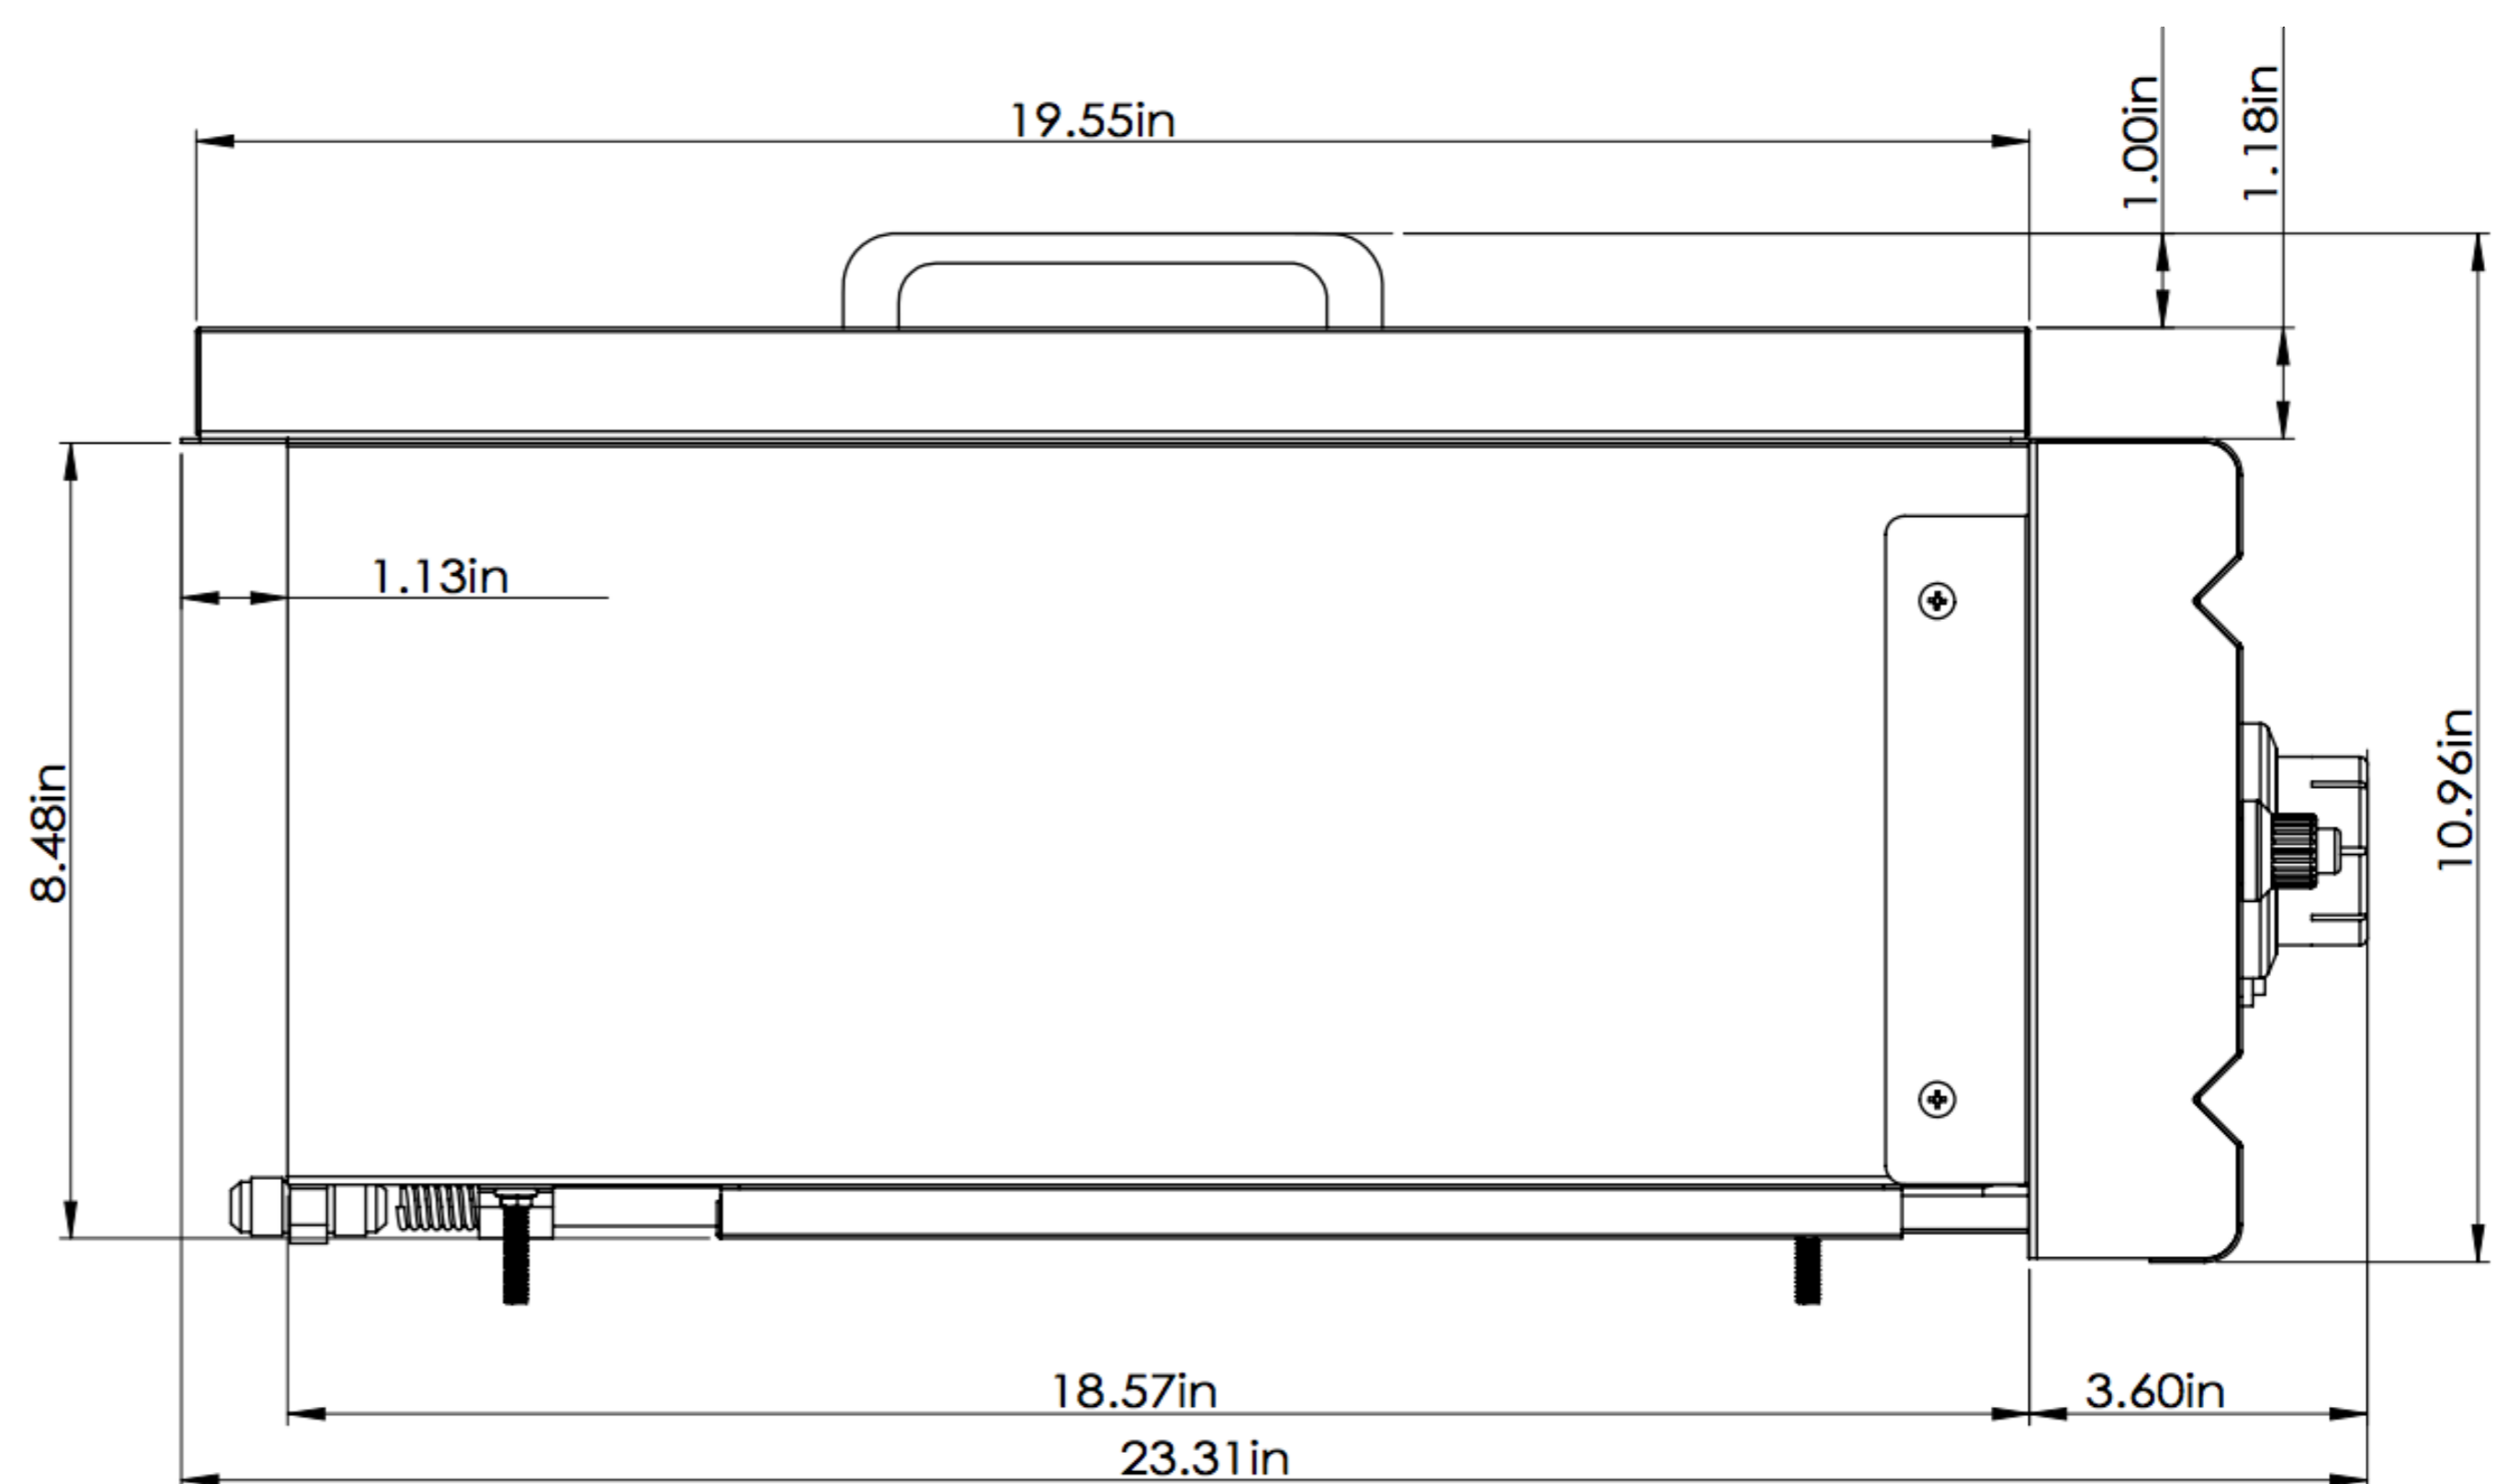

SUMMERSET

PROFESSIONAL GRILLS

SEAR SIDE BURNER

Model	SSEAR-1
Cutout Dimensions **	11.99"W x 8.48"H x 18.57"D
Actual Dimensions	13.48"W x 10.96"H x 23.31"D
Total BTUs	26,000 BTUs

NOTES