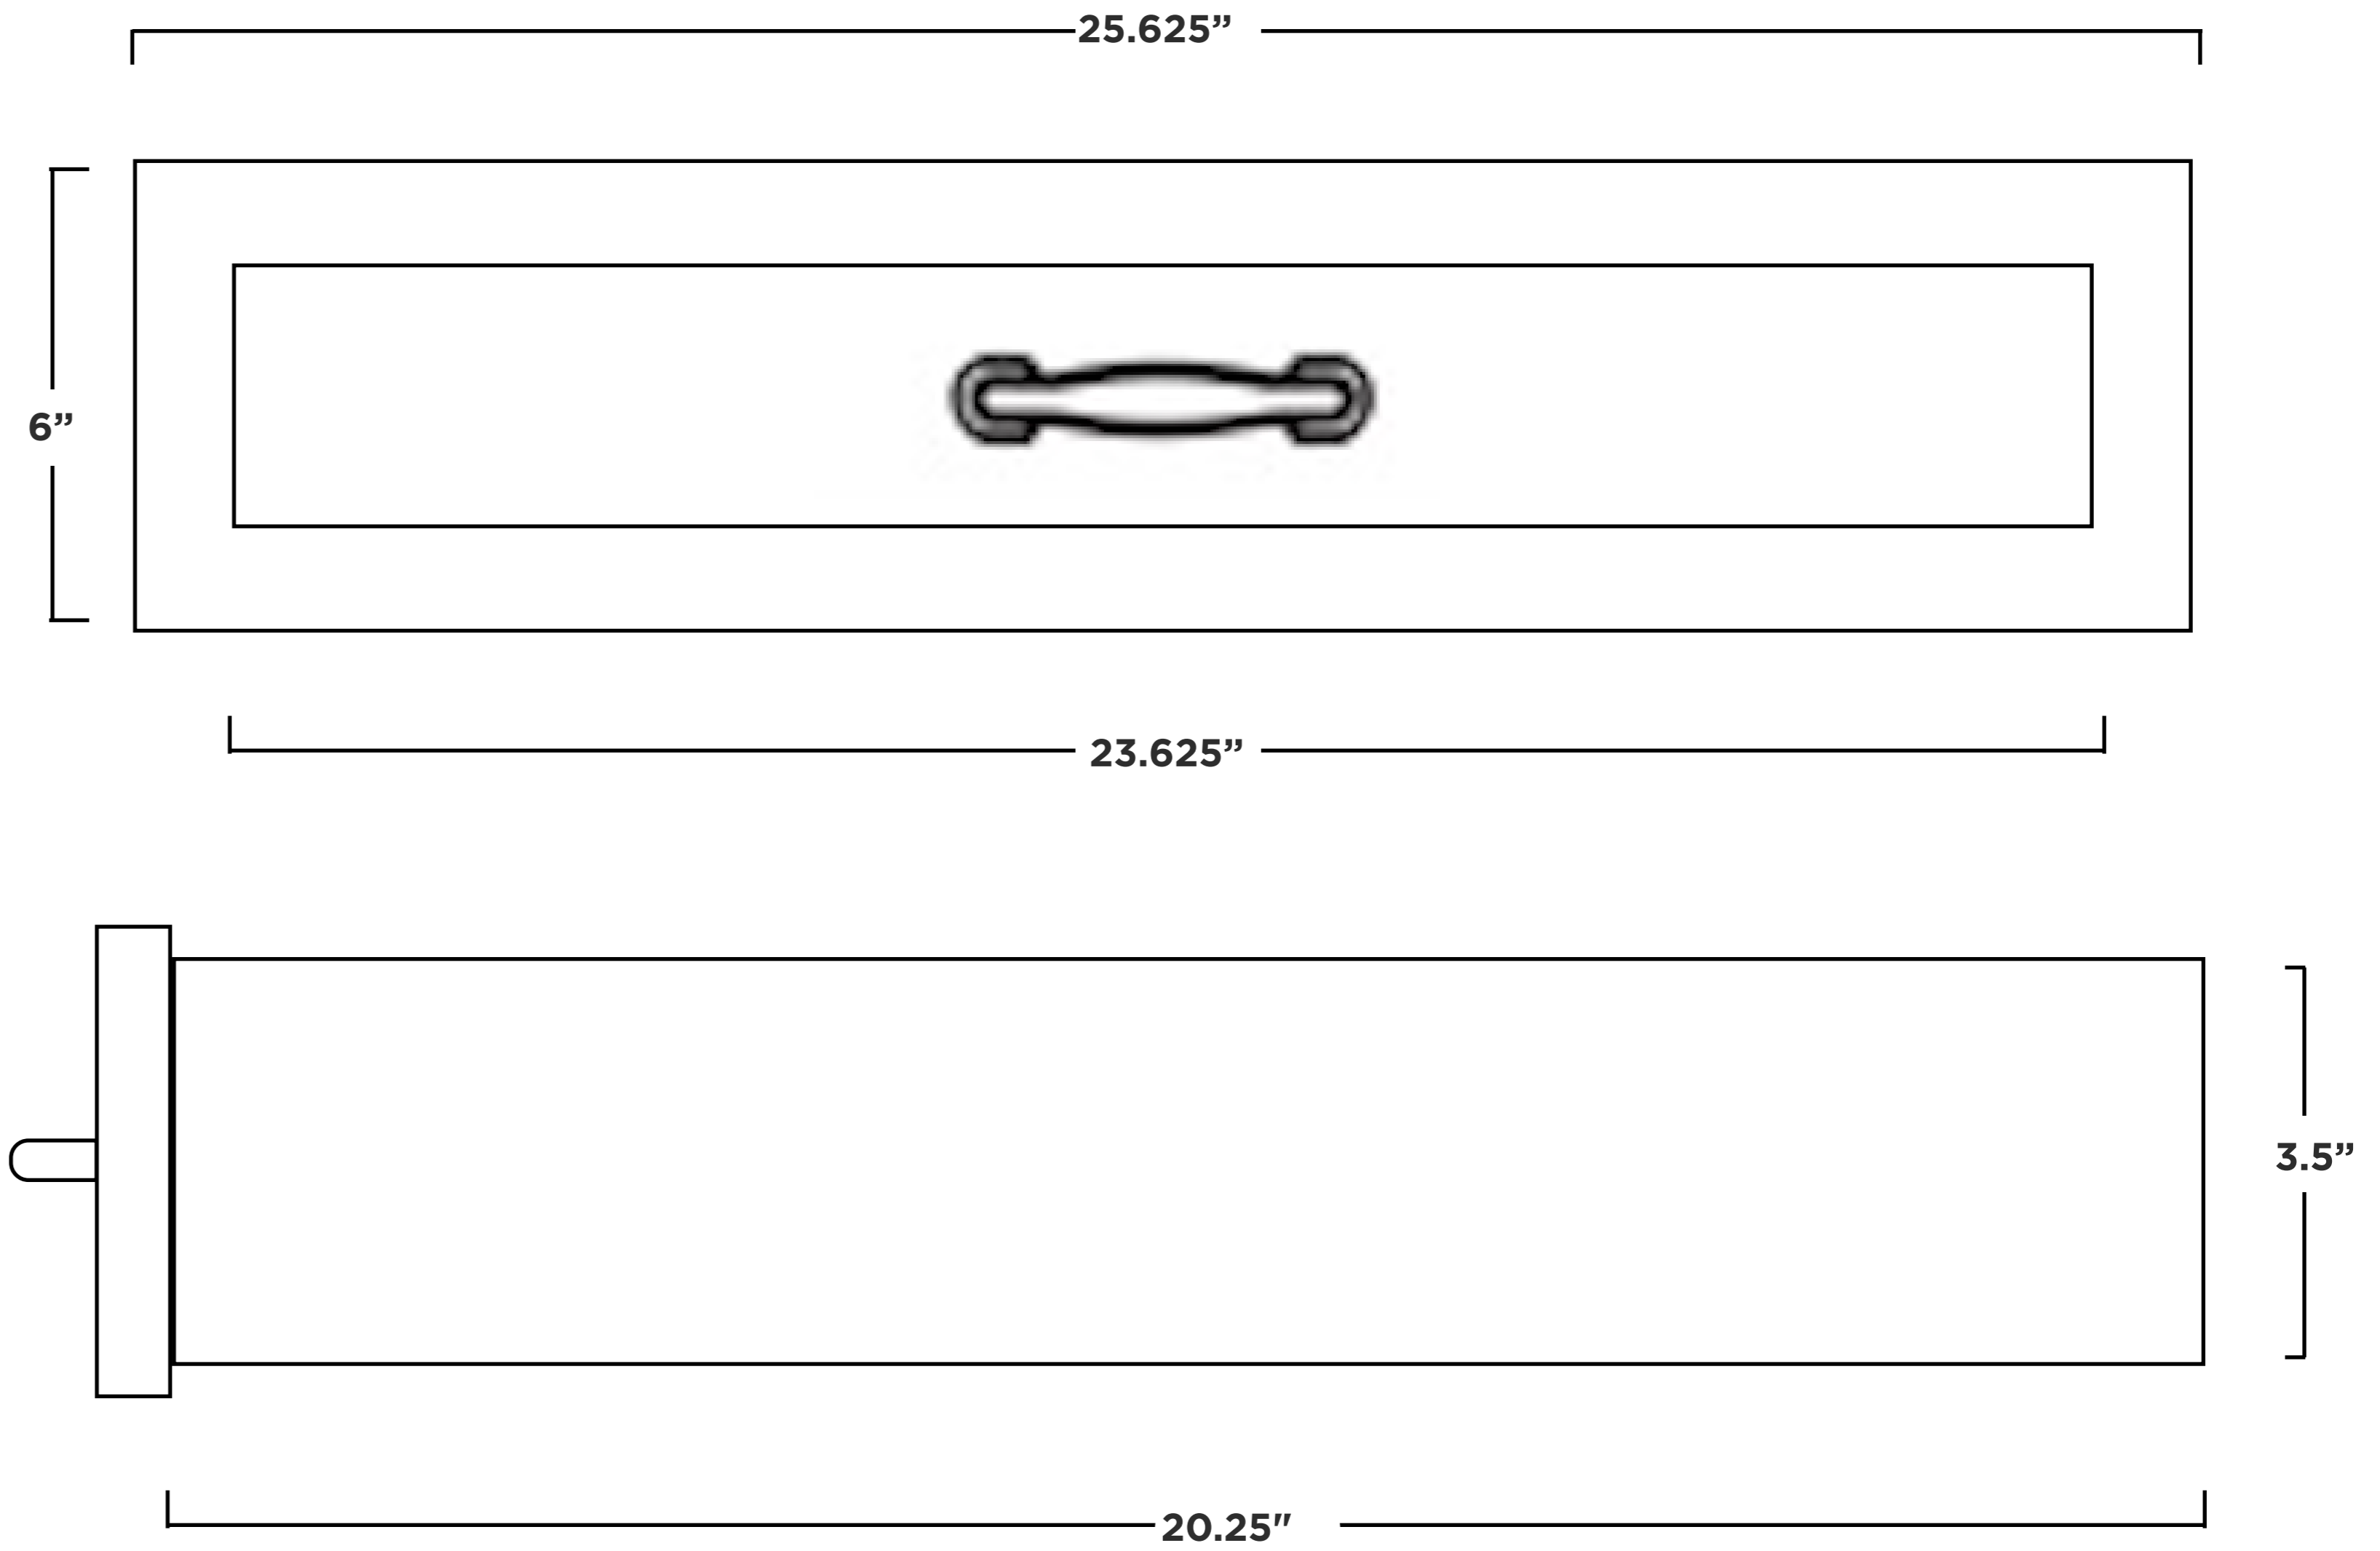

SUMMERSET

PROFESSIONAL GRILLS

Utility Drawer

Model	SSUD
Cutout Dimensions **	23.75"W x 4"H x 20.75"D
Actual Dimensions	25.625"W x 6"H x 20.75"D

NOTES